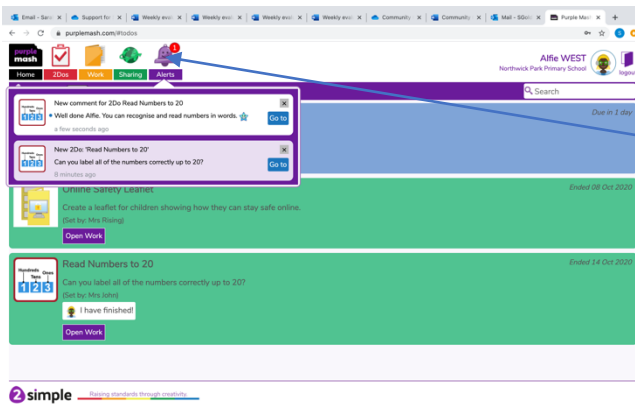

Purple Mash How to guide

Type 'purple mash' in to your search engine. The login screen looks like this.

Click here to enter the Northwick Park area of the site

On this screen type Northwick Park or SS8 9SU to find us. Then double click the name of the school to enter the school area.

Type your child's username and password here.

The home screen looks like this

Find work that has been set

Read notes sent by the teacher

Other activities the children can use

Child's name

Exit button

If you click on the '2Dos', a list of work set by teachers appears. Click the purple button to start the activity.

Once the activity is complete it shows on the list

Click on the alerts to see when new work is set and to read any comments.

If you do not know your child's Purple Mash log in details, please email the year 2 teachers.