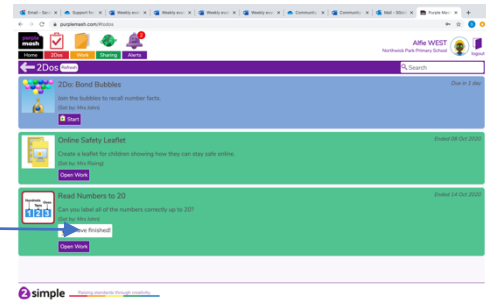

Purple Mash How to guide

Type 'purple mash' in to your search engine. The login screen looks like this.

Click here to enter the Northwick Park area of the site

On this screen type Northwick Park or SS8 9SU to find us. Then double click the name of the school to enter the school area.

Type your child's username and password here.

The home screen looks like this

Find work that has been set

Read notes sent by the teacher

Other activities the children can use

Child's name

Exit button

If you click on the '2Dos', a list of work set by teachers appears. Click the purple button to start the activity.

Once the activity is complete it shows on the list

Click on the alerts to see when new work is set and to read any comments.

If you do not know your child's Purple Mash log in details, please email the year 2 teachers.