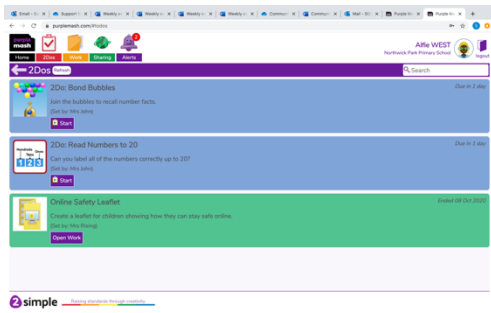

Purple Mash How to guide

Type 'purple mash' in to your search engine. The login screen looks like this.

Click here to enter the Northwick Park area of the site

On this screen type Northwick Park or SS8 9SU to find us. Then double click the name of the school to enter the school area.

Type your child's username and password here.

The home screen looks like this

Find work that has been set

Read notes sent by the teacher

Other activities the children can use

Child's name

Exit button

If you click on the '2Dos', a list of work set by teachers appears. Click the purple button to start the activity.

Once the activity is complete it shows on the list

Click on the alerts to see when new work is set and to read any comments.

If you do not know your child's Purple Mash log in details, please email the year 2 teachers.