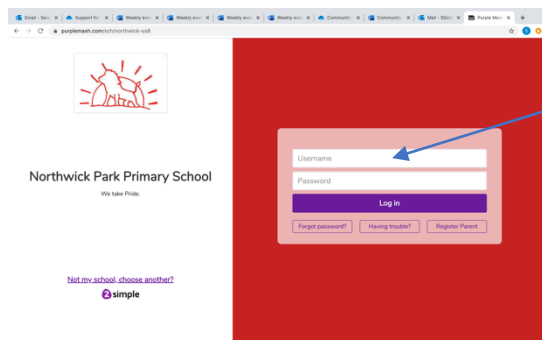

Purple Mash How to guide

Type 'purple mash' in to your search engine. The login screen looks like this.

Click here to enter the Northwick Park area of the site

On this screen type Northwick Park or SS8 9SU to find us. Then double click the name of the school to enter the school area.

Type your child's username and password here.

The home screen looks like this

Find work that has been set

Read notes sent by the teacher

Other activities the children can use

Child's name

Exit button

If you click on the '2Dos', a list of work set by teachers appears. Click the purple button to start the activity.