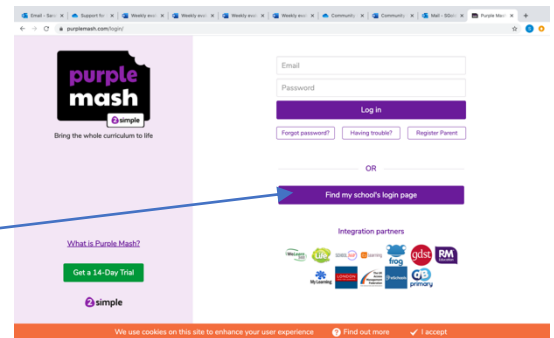

Purple Mash How to guide

Type 'purple mash' in to your search engine. The login screen looks like this.

Click here to enter the Northwick Park area of the site

On this screen type Northwick Park or SS8 9SU to find us. Then double click the name of the school to enter the school area.

Type your child's username and password here.

The home screen looks like this

Find work that has been set

Read notes sent by the teacher

Other activities the children can use

Child's name

Exit button

If you click on the '2Dos', a list of work set by teachers appears. Click the purple button to start the activity.