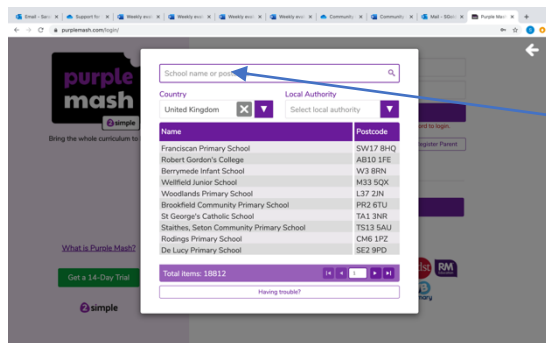

Purple Mash How to guide

Type 'purple mash' in to your search engine. The login screen looks like this.

Click here to enter the Northwick Park area of the site

On this screen type Northwick Park or SS8 9SU to find us. Then double click the name of the school to enter the school area.

Type your child's username and password here.

The home screen looks like this

Find work that has been set

Read notes sent by the teacher

Other activities the children can use

Child's name

Exit button

If you click on the '2Dos', a list of work set by teachers appears. Click the purple button to start the activity.